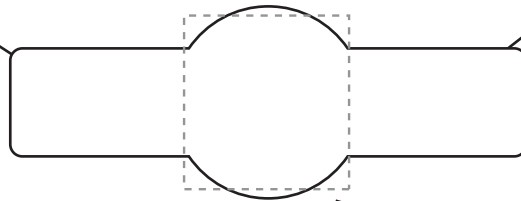

CG_250

George Cigar Label

*wraps around
flat cigar

*wraps around
flat cigar

Cigar Label Size: 5/8" w x 5 1/2" h

Label Size: 1" Round Center 2 11/16"

Max Imprint Area: Entire Label

Imprint Color(s):

Imprint Method: Flexo

Die # (If Applies): 59 (45T, 2AR Horizontal Repeat, 1/8" Gap.)

Main Imprint area

PLATING

NAME

PRINTING

NAME