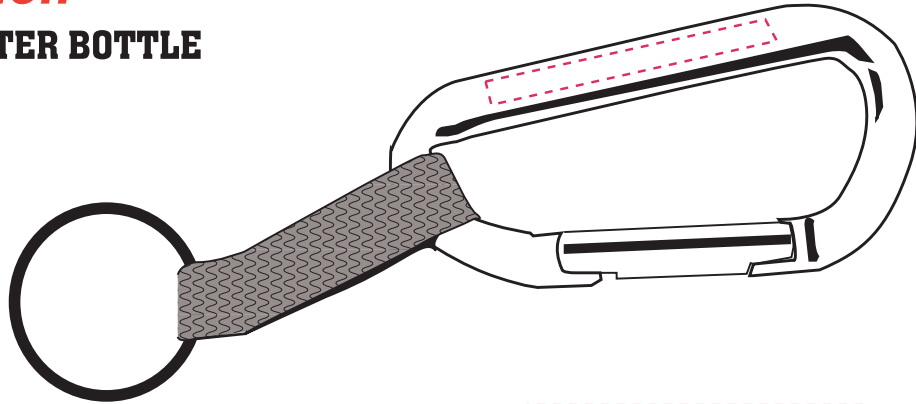

CAR500

Companion

CARABINER ON WATER BOTTLE

Artwork @ 100%

Item Size: 5 1/4" x 1 3/4"

Max Imprint Area: 1 3/4" x 3/16"

(Indicated By Dotted Line, Does Not Print)

Imprint Color(s):

Imprint Method: **SILKSCREEN**

ONE COLOR IMPRINT ONLY

PLATING:

DATE

NAME

PRINTING:

DATE

NAME