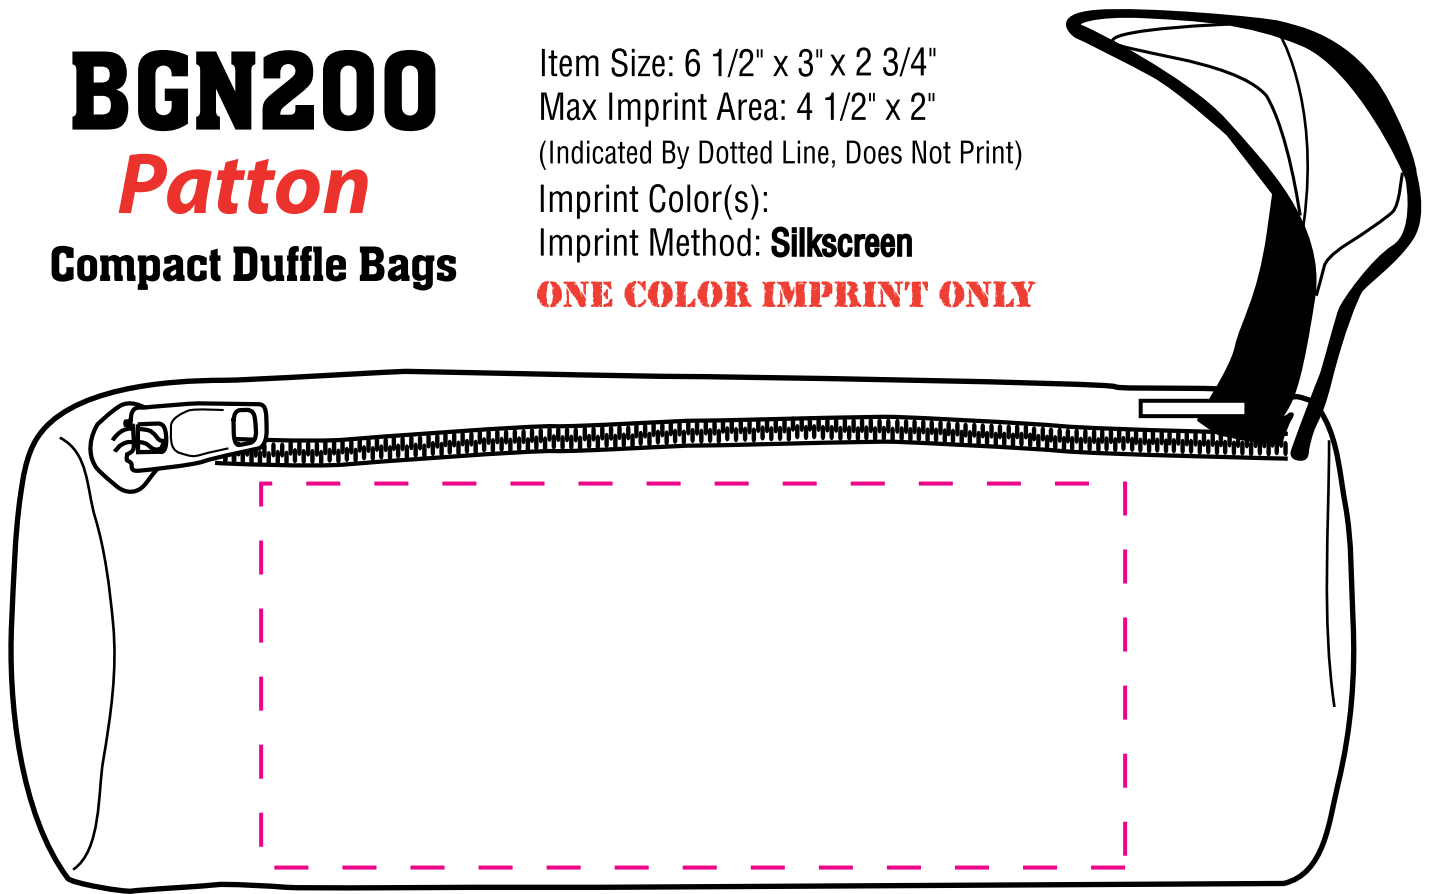

# BGN200

### Compact Duffle Bags

Item Size: 6 1/2" x 3" x 2 3/4"  
Max Imprint Area: 4 1/2" x 2"  
(Indicated By Dotted Line, Does Not Print)  
Imprint Color(s):  
Imprint Method: **Silkscreen**  
**ONE COLOR IMPRINT ONLY**